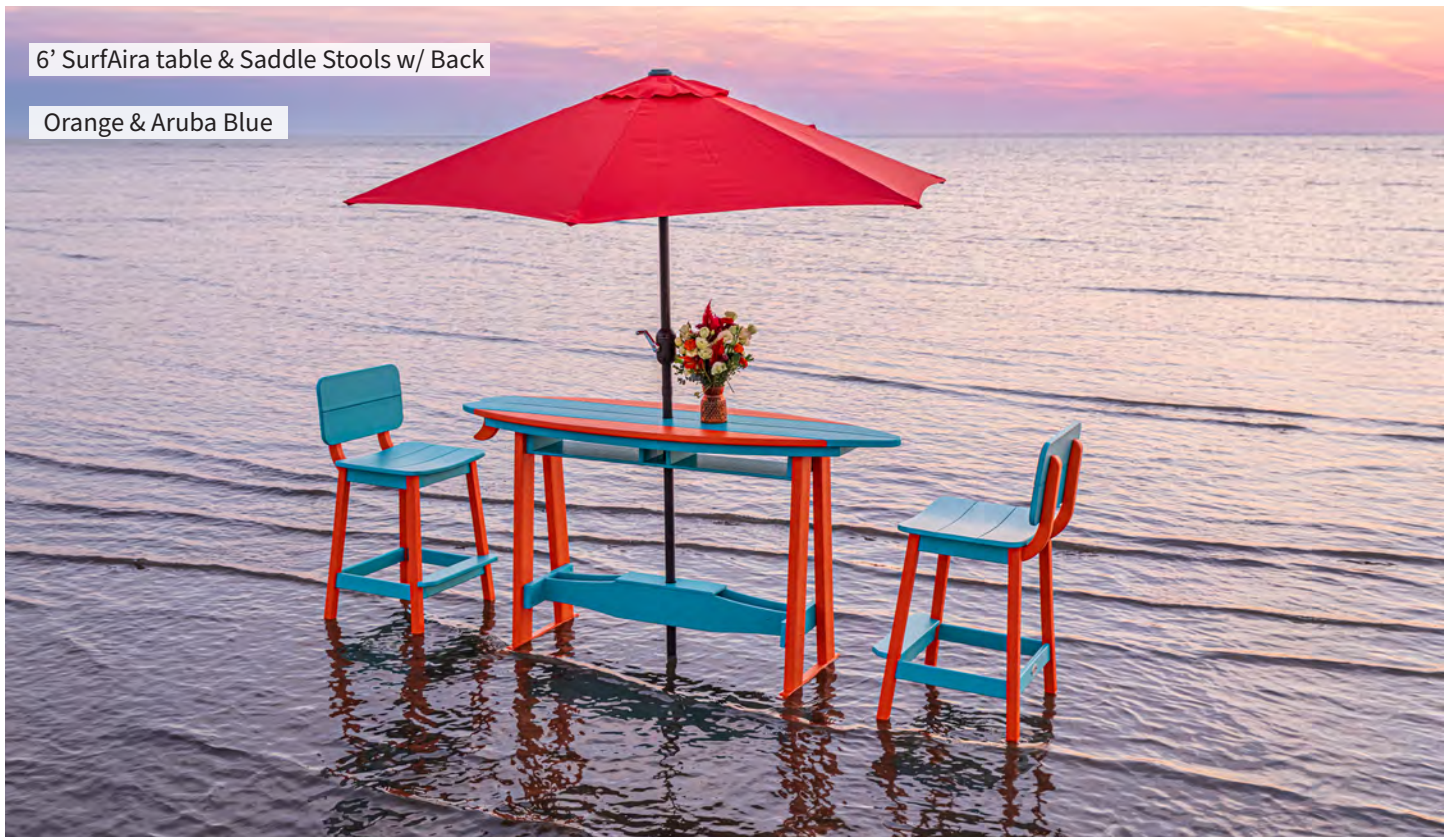

TAN STONE/IVORY GROUT

GREY STONE/GREY GROUT

GREY STONE/BLACK GROUT

FURNITURE

Take a deep breath and dive into browsing our furniture collections, designed for you to enjoy life outdoors in the comfort and style this poly furniture exhibits. Feel the satisfaction of the quality-built poly furniture manufactured from recycled plastics assembled with 316 marine grade stainless steel fasteners. Beaver Dam builds poly furniture in unique styles that represents your love for the ocean. Choose your style, your color combination and create your patio, deck or poolside with the special look it deserves, and enjoy the life outdoors by dining in style.

6' SurfAira table & Saddle Stools w/ Back

Coastal Gray & Brazilian Walnut

Shelf for
extra convenience!

6' SurfAira table & Saddle Stools w/ Back

Orange & Aruba Blue

All White

Aruba & Driftwood

Aruba & Orange