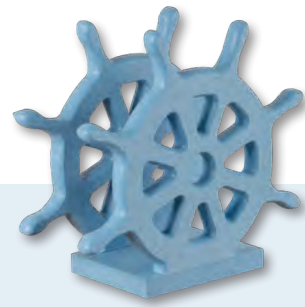

NAPKIN HOLDERS -NAUTICAL

SC-NH

All Items constructed from Poly. Great for indoor or outdoor use.

Seashell

BIRCHWOOD | 7"X6"

Ships Wheel

POWDER BLUE | 7"X7"

Turtle