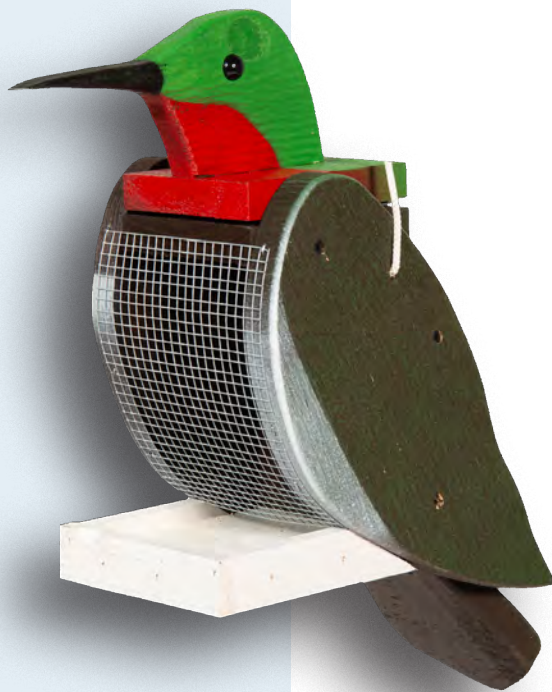

Do you enjoy spending time outdoors, watching the birds flutter around in your backyard? If so, you'll love the handcrafted Amish bird feeders from Beaver Dam. Made with precision and care, these feeders are a beautiful addition to your outdoor space. Plus, they help attract feathered friends to your backyard, providing hours of entertainment! So if you're looking for an attractive and functional bird feeder, be sure to check out the offerings here at Beaver Dam Woodworks.