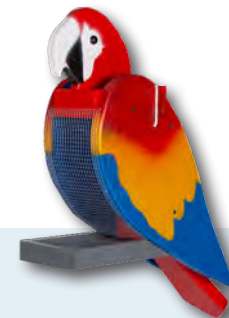

Cardinal

Finch

Oriole

With a variety of vibrant colors and neutral shades, there is something for everybody and every yard! The feeders are made from high-quality materials, designed to withstand the elements, and can hold 1/2 gallon (2 lbs) of feed. They can be hung from a tree or mounted on a pole, and wherever you choose to place your feeder, you are guaranteed to level up your yard and the bird activity in your yard! Available in the 8 styles shown.

WOOD FEEDER

Blue Bird

Bird-Shaped wood feeder

BF-BS-W | 24"5"X12"

Cardinal

Cardinal Birdfeeder Open

Woodpecker

Blue Jay

Chickadee

Downy

Hummingbird

Macaw

With a variety of vibrant colors and neutral shades, there is something for everybody and every yard! The feeders are made from high-quality materials, designed to withstand the elements, and can hold 1/2 gallon (2 lbs) of feed. They can be hung from a tree or mounted on a pole, and wherever you choose to place your feeder, you are guaranteed to level up your yard and the bird activity in your yard!