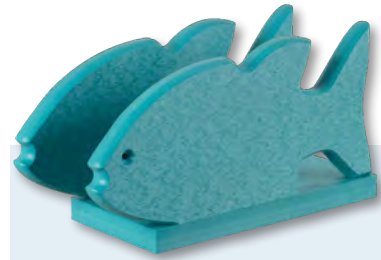

Fish

ARUBA BLUE | 8"X8"