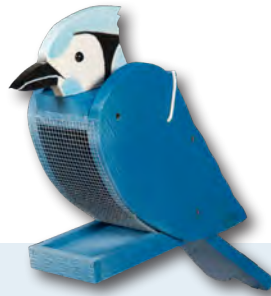

Cardinal

Finch

Oriole

With a variety of vibrant colors and neutral shades, there is something for everybody and every yard! The feeders are made from high-quality materials, designed to withstand the elements, and can hold 1/2 gallon (2 lbs) of feed. They can be hung from a tree or mounted on a pole, and wherever you choose to place your feeder, you are guaranteed to level up your yard and the bird activity in your yard! Available in the 8 styles shown.

WOOD FEEDER

Blue Bird

Bird-Shaped wood feeder

BF-BS-W | 24"5"X12"

Cardinal

Cardinal Birdfeeder Open

Woodpecker

Blue Jay

Chickadee

Downy

Hummingbird

Macaw

With a variety of vibrant colors and neutral shades, there is something for everybody and every yard! The feeders are made from high-quality materials, designed to withstand the elements, and can hold 1/2 gallon (2 lbs) of feed. They can be hung from a tree or mounted on a pole, and wherever you choose to place your feeder, you are guaranteed to level up your yard and the bird activity in your yard!