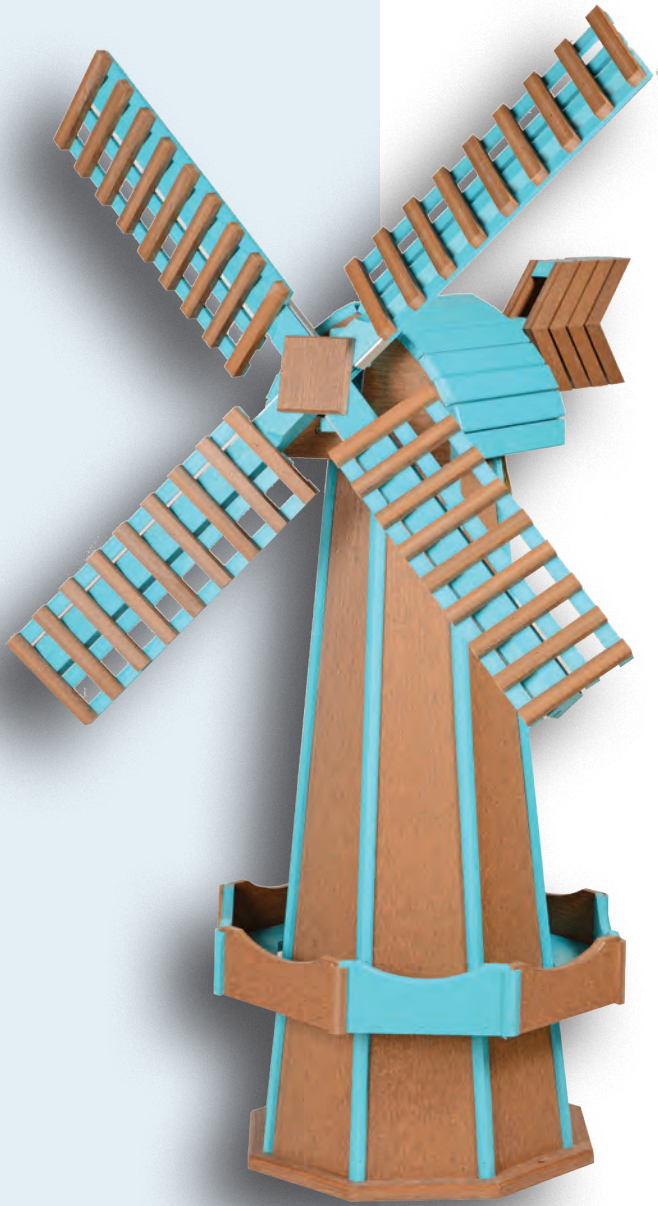

4" CAPE HATTERAS

LIGHTHOUSES

WINDMILLS

Decorative windmills made of poly or wood elevate outdoor aesthetics while being environmentally friendly and durable. They blend tradition with modernity, creating a sustainable and visually appealing addition to gardens and landscapes. Additionally, these windmills are hollow, making them perfect for covering up pipes and other yard obstructions.