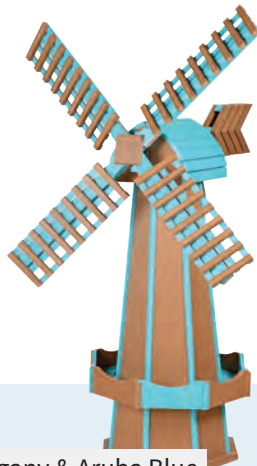

Brazilian Walnut & Weatherwood

POLY WOODGRAIN

Birch & Brown

Jumbo woodgrain windmill

WMJ-WG | 25"X25"X78"

Mahogany & Aruba Blue

Large woodgrain windmill

WML-WG | 17"X17"X60"