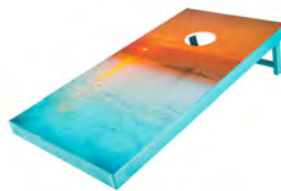

Sunset Island
Aruba Blue Frame