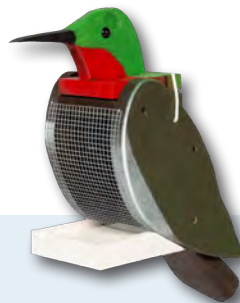

Hummingbird